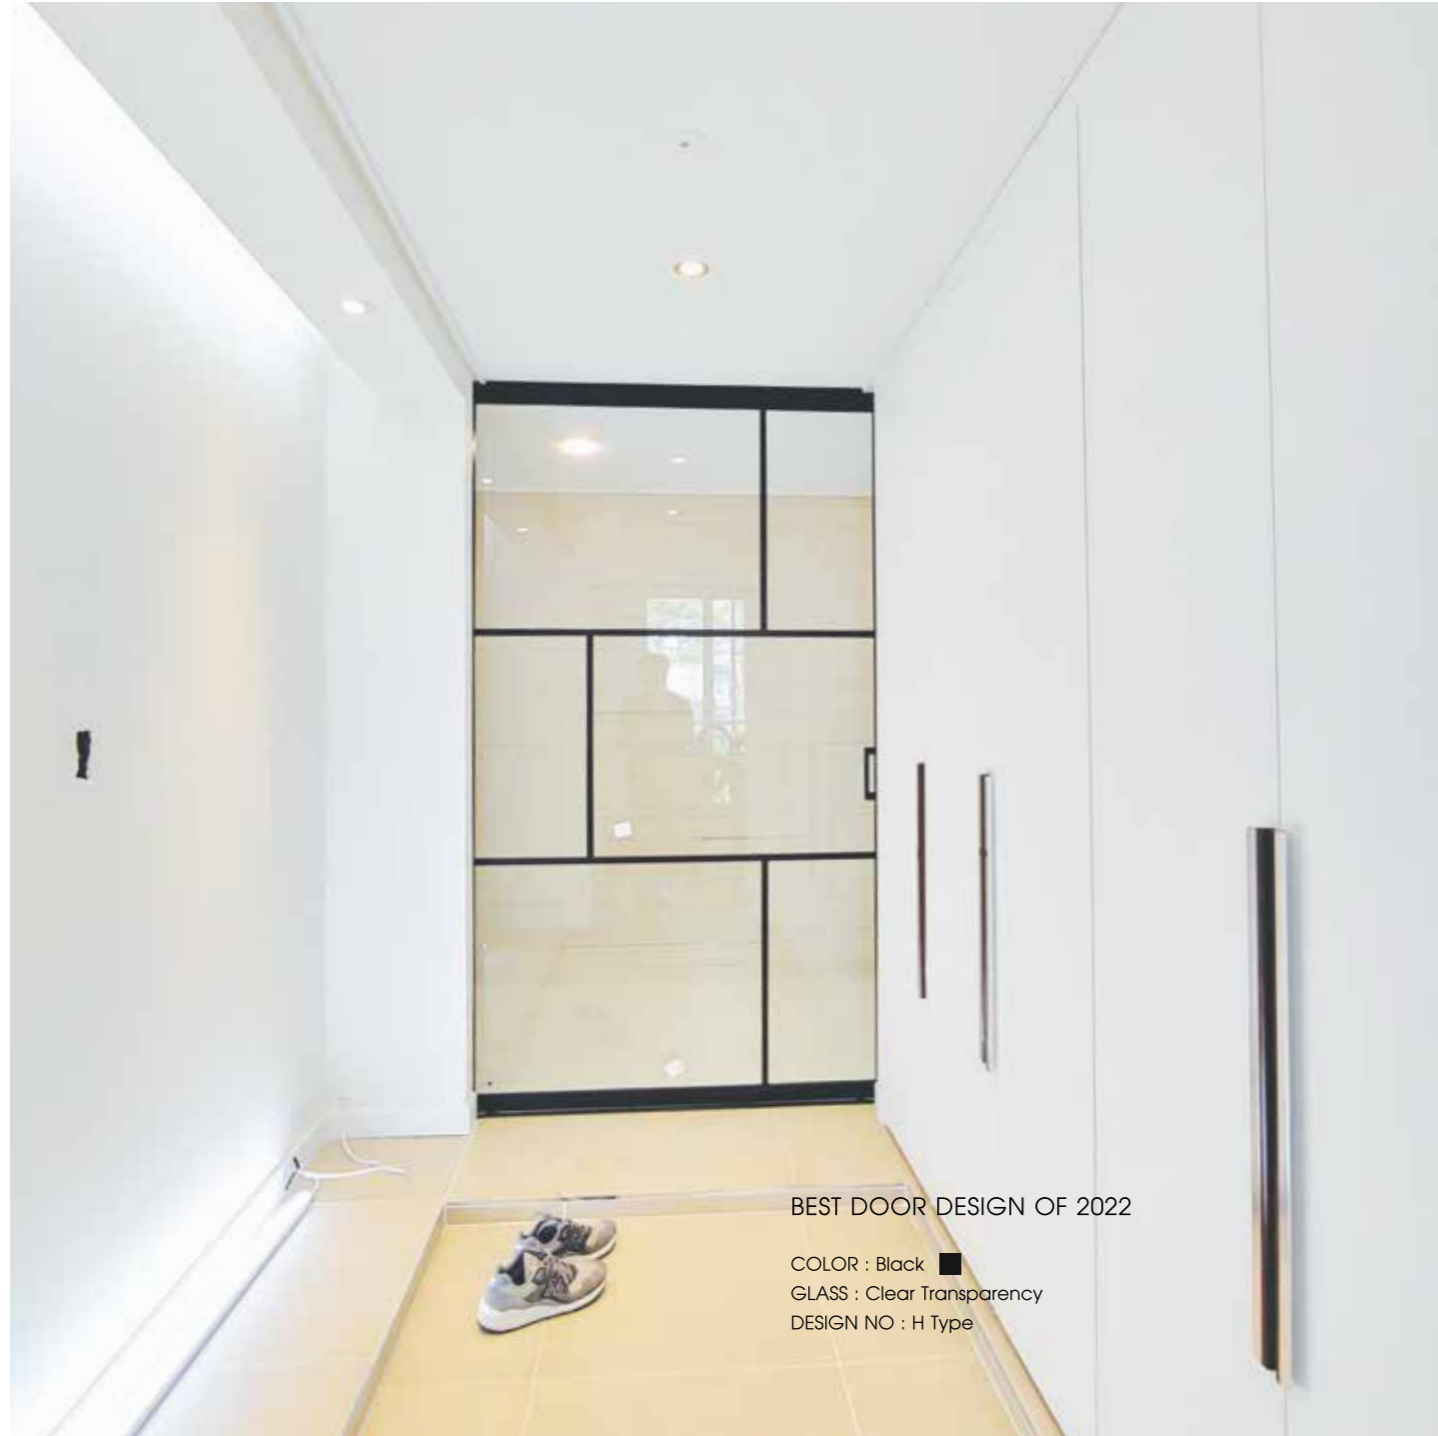

LIVINGDOOR