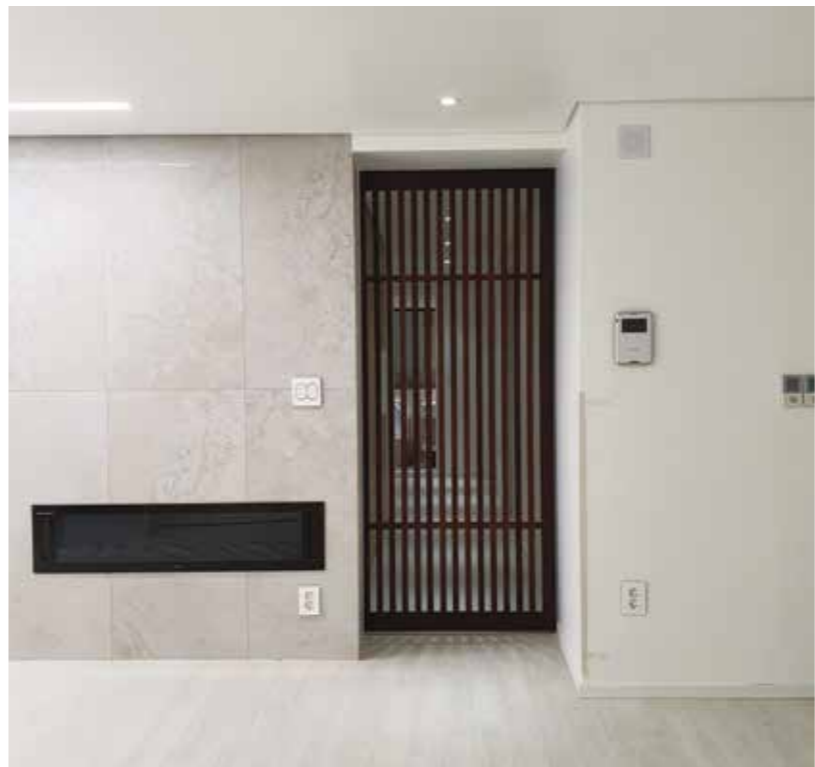

Gansal Sliding
Hi-End Design Door

베란다 터닝도어 앞 인테리어 컨셉에 맞는
간살도어를 설치하여 품격 높은 거실공간 구성