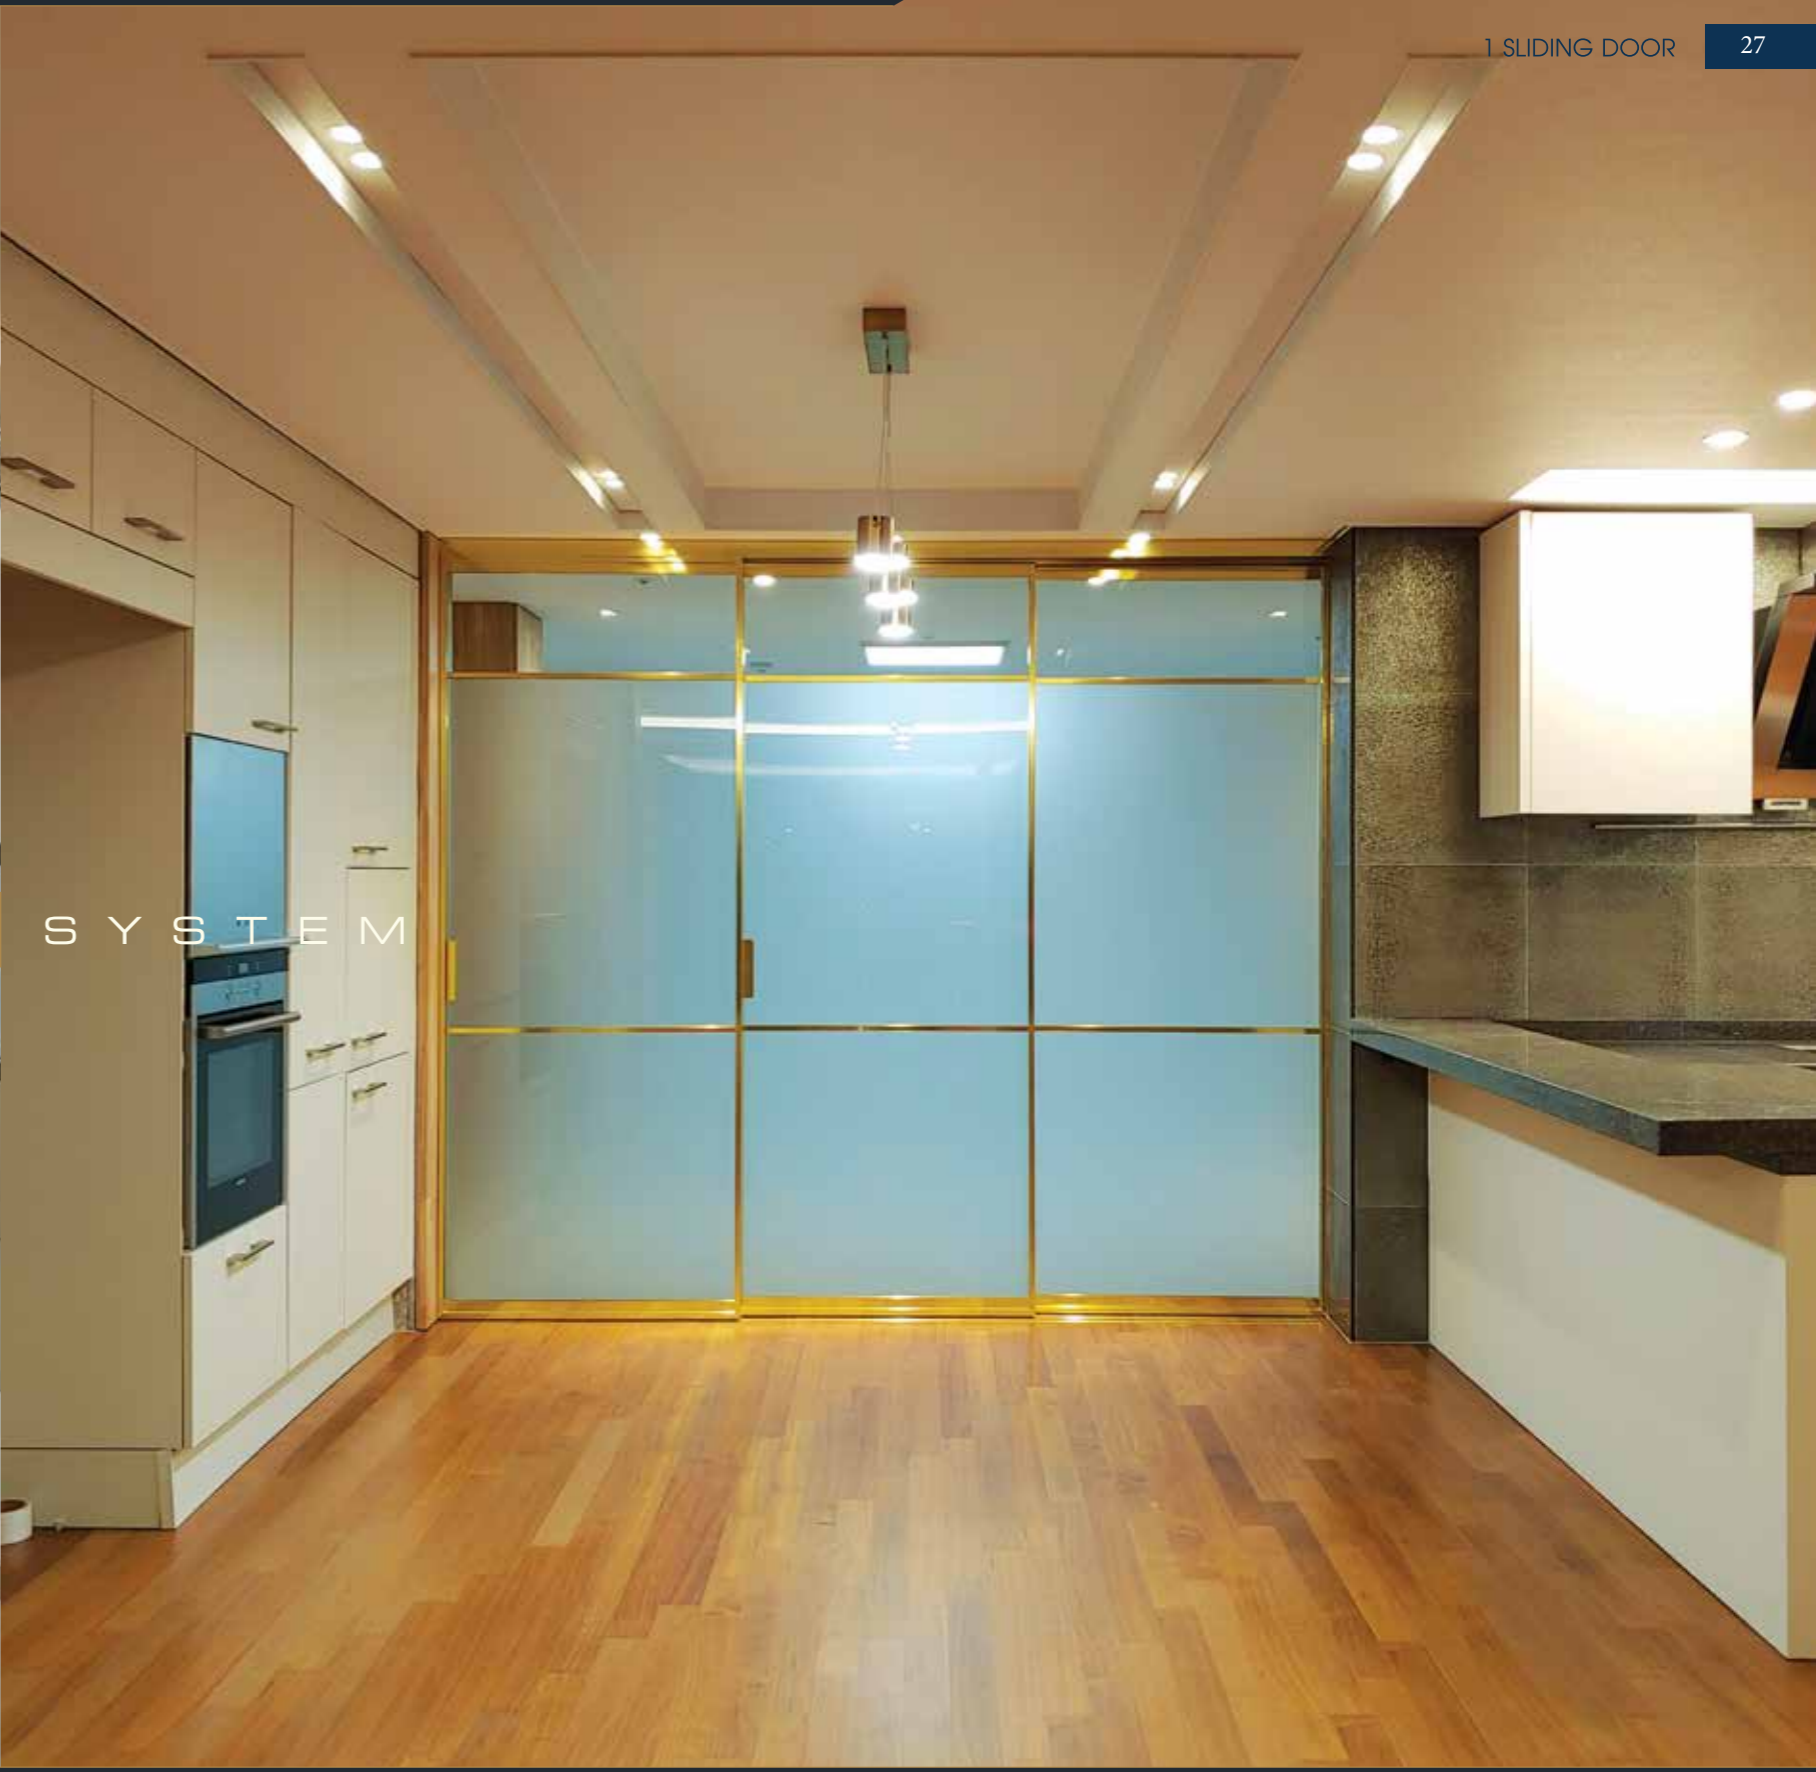

SLIDING SYSTEM

SLIDING SYSTEM

SLIDING SYSTEM

Aluminum

간 / 살 / 슬 / 라 / 이 / 딩 / 도 / 어

Interior Design Door

BEST DOOR DESIGN OF 2022

COLOR : Rustic Bronze ■
 GLASS : Clear Transparency
 DESIGN NO : GANSAL Type