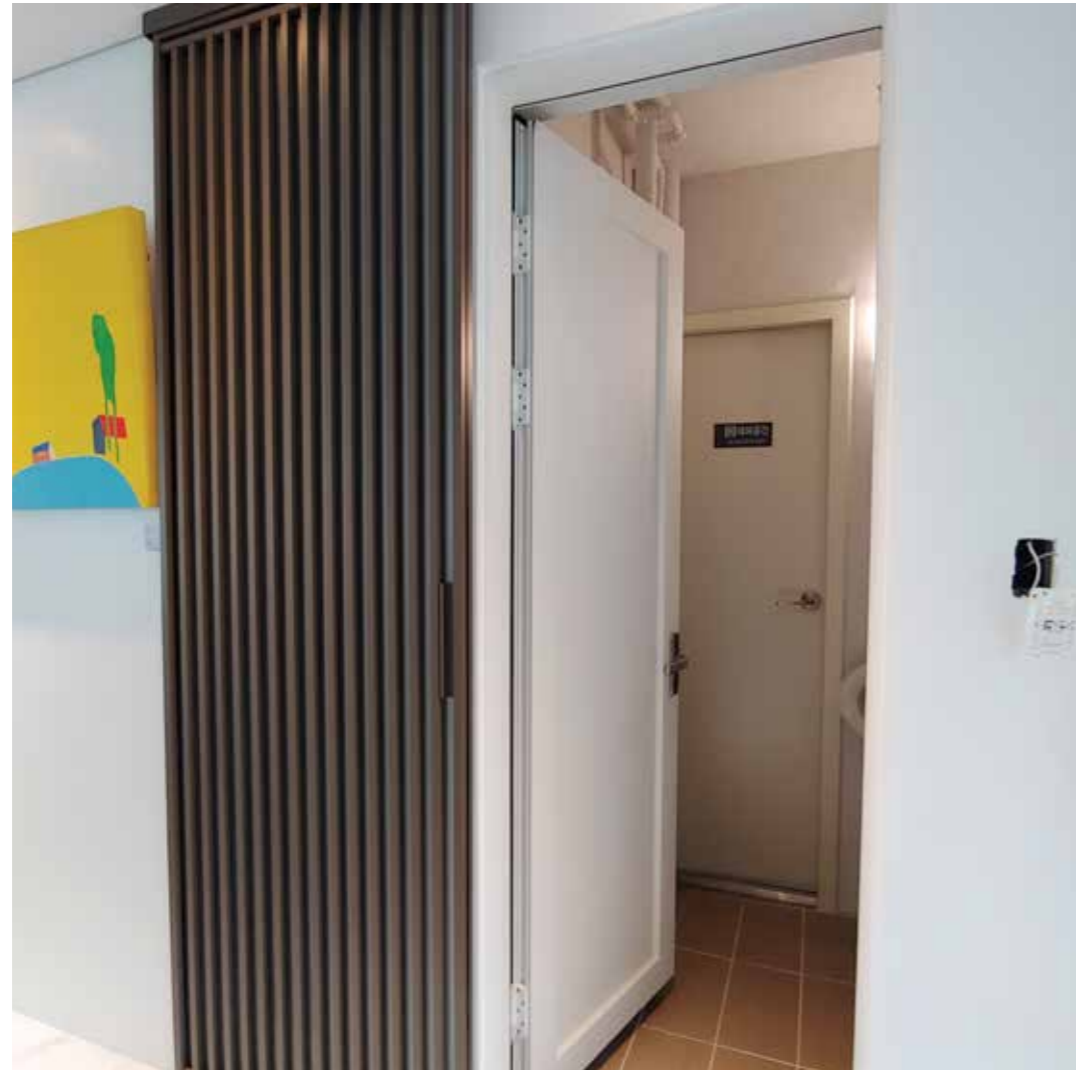

SLIDING SYSTEM

SLIDING SYSTEM

SLIDING SYSTEM

Aluminum

간 / 살 / 슬 / 라 / 이 / 딩 / 도 / 어

Interior Design Door

BEST DOOR DESIGN OF 2022

COLOR : Rustic Bronze ■
 GLASS : Clear Transparency
 DESIGN NO : GANSAL Type