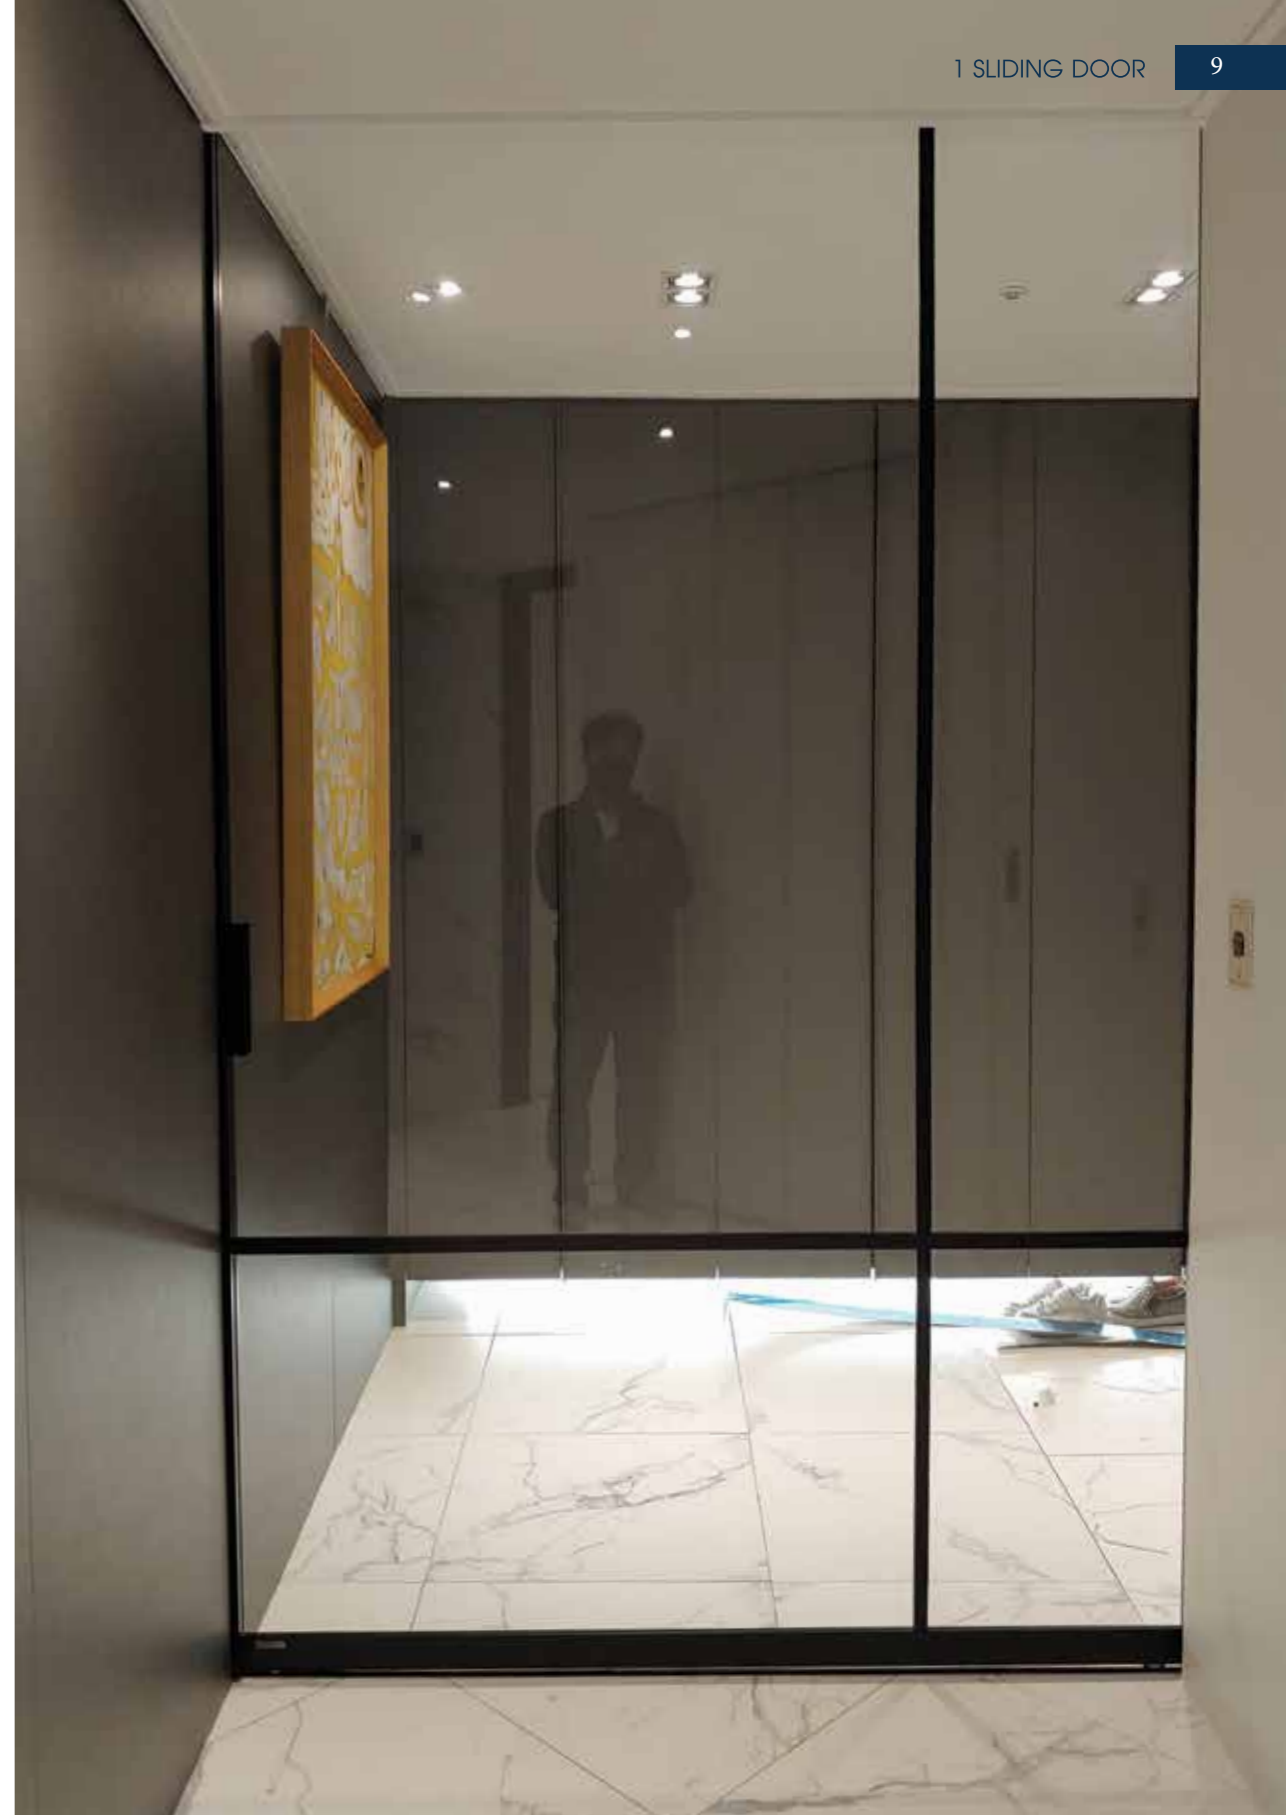

COLOR : Black ■
GLASS : Clear Transparency
DESIGN NO : H Type