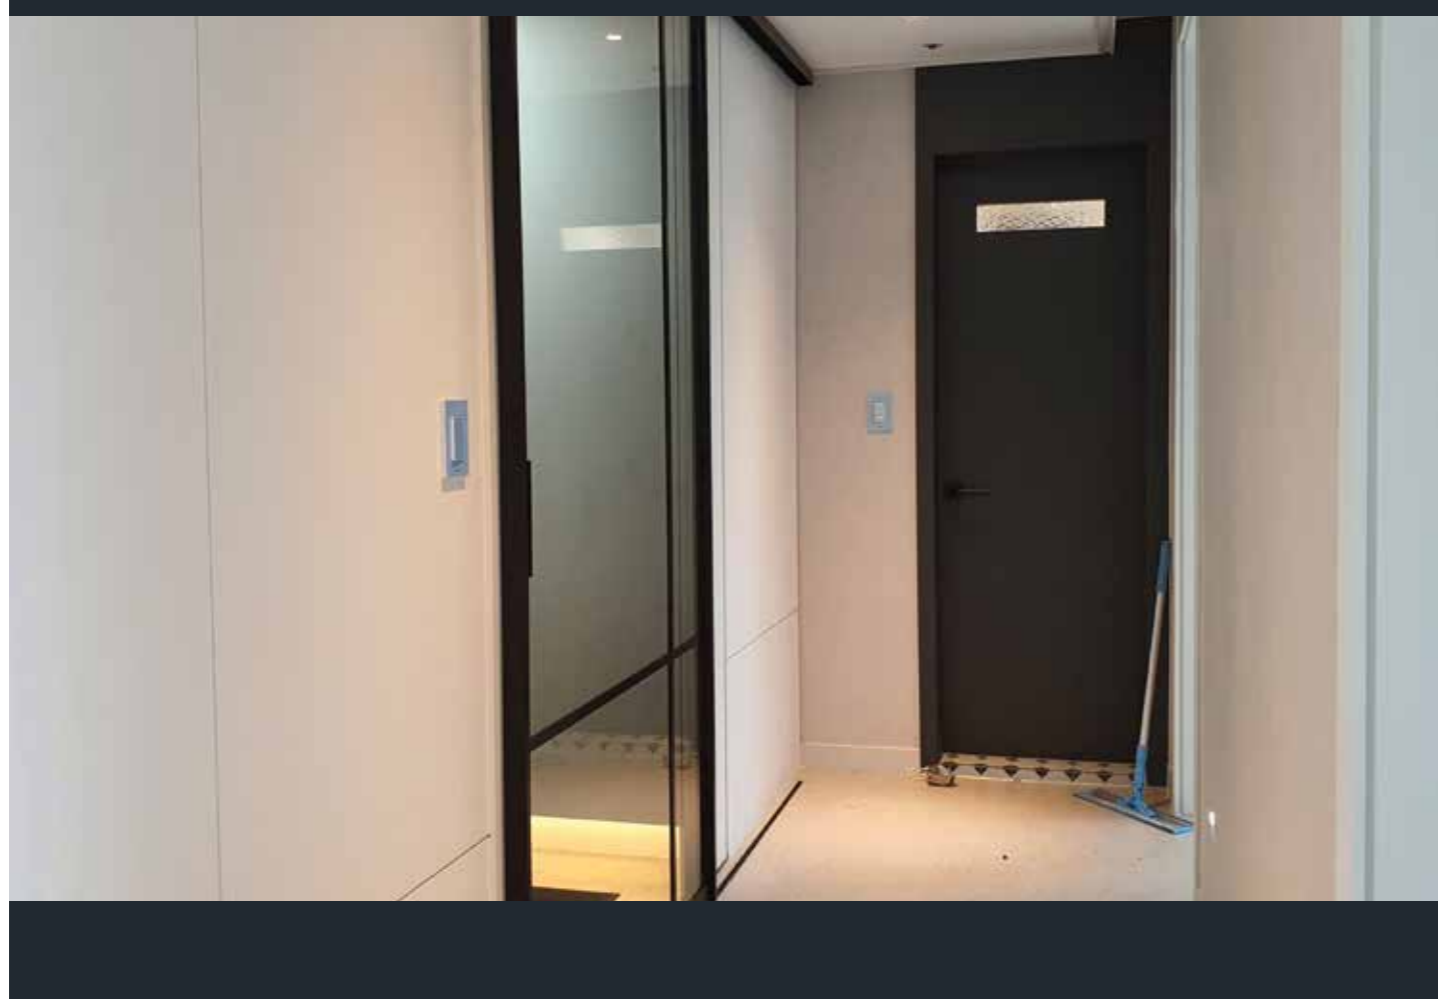

LIVINGDOOR